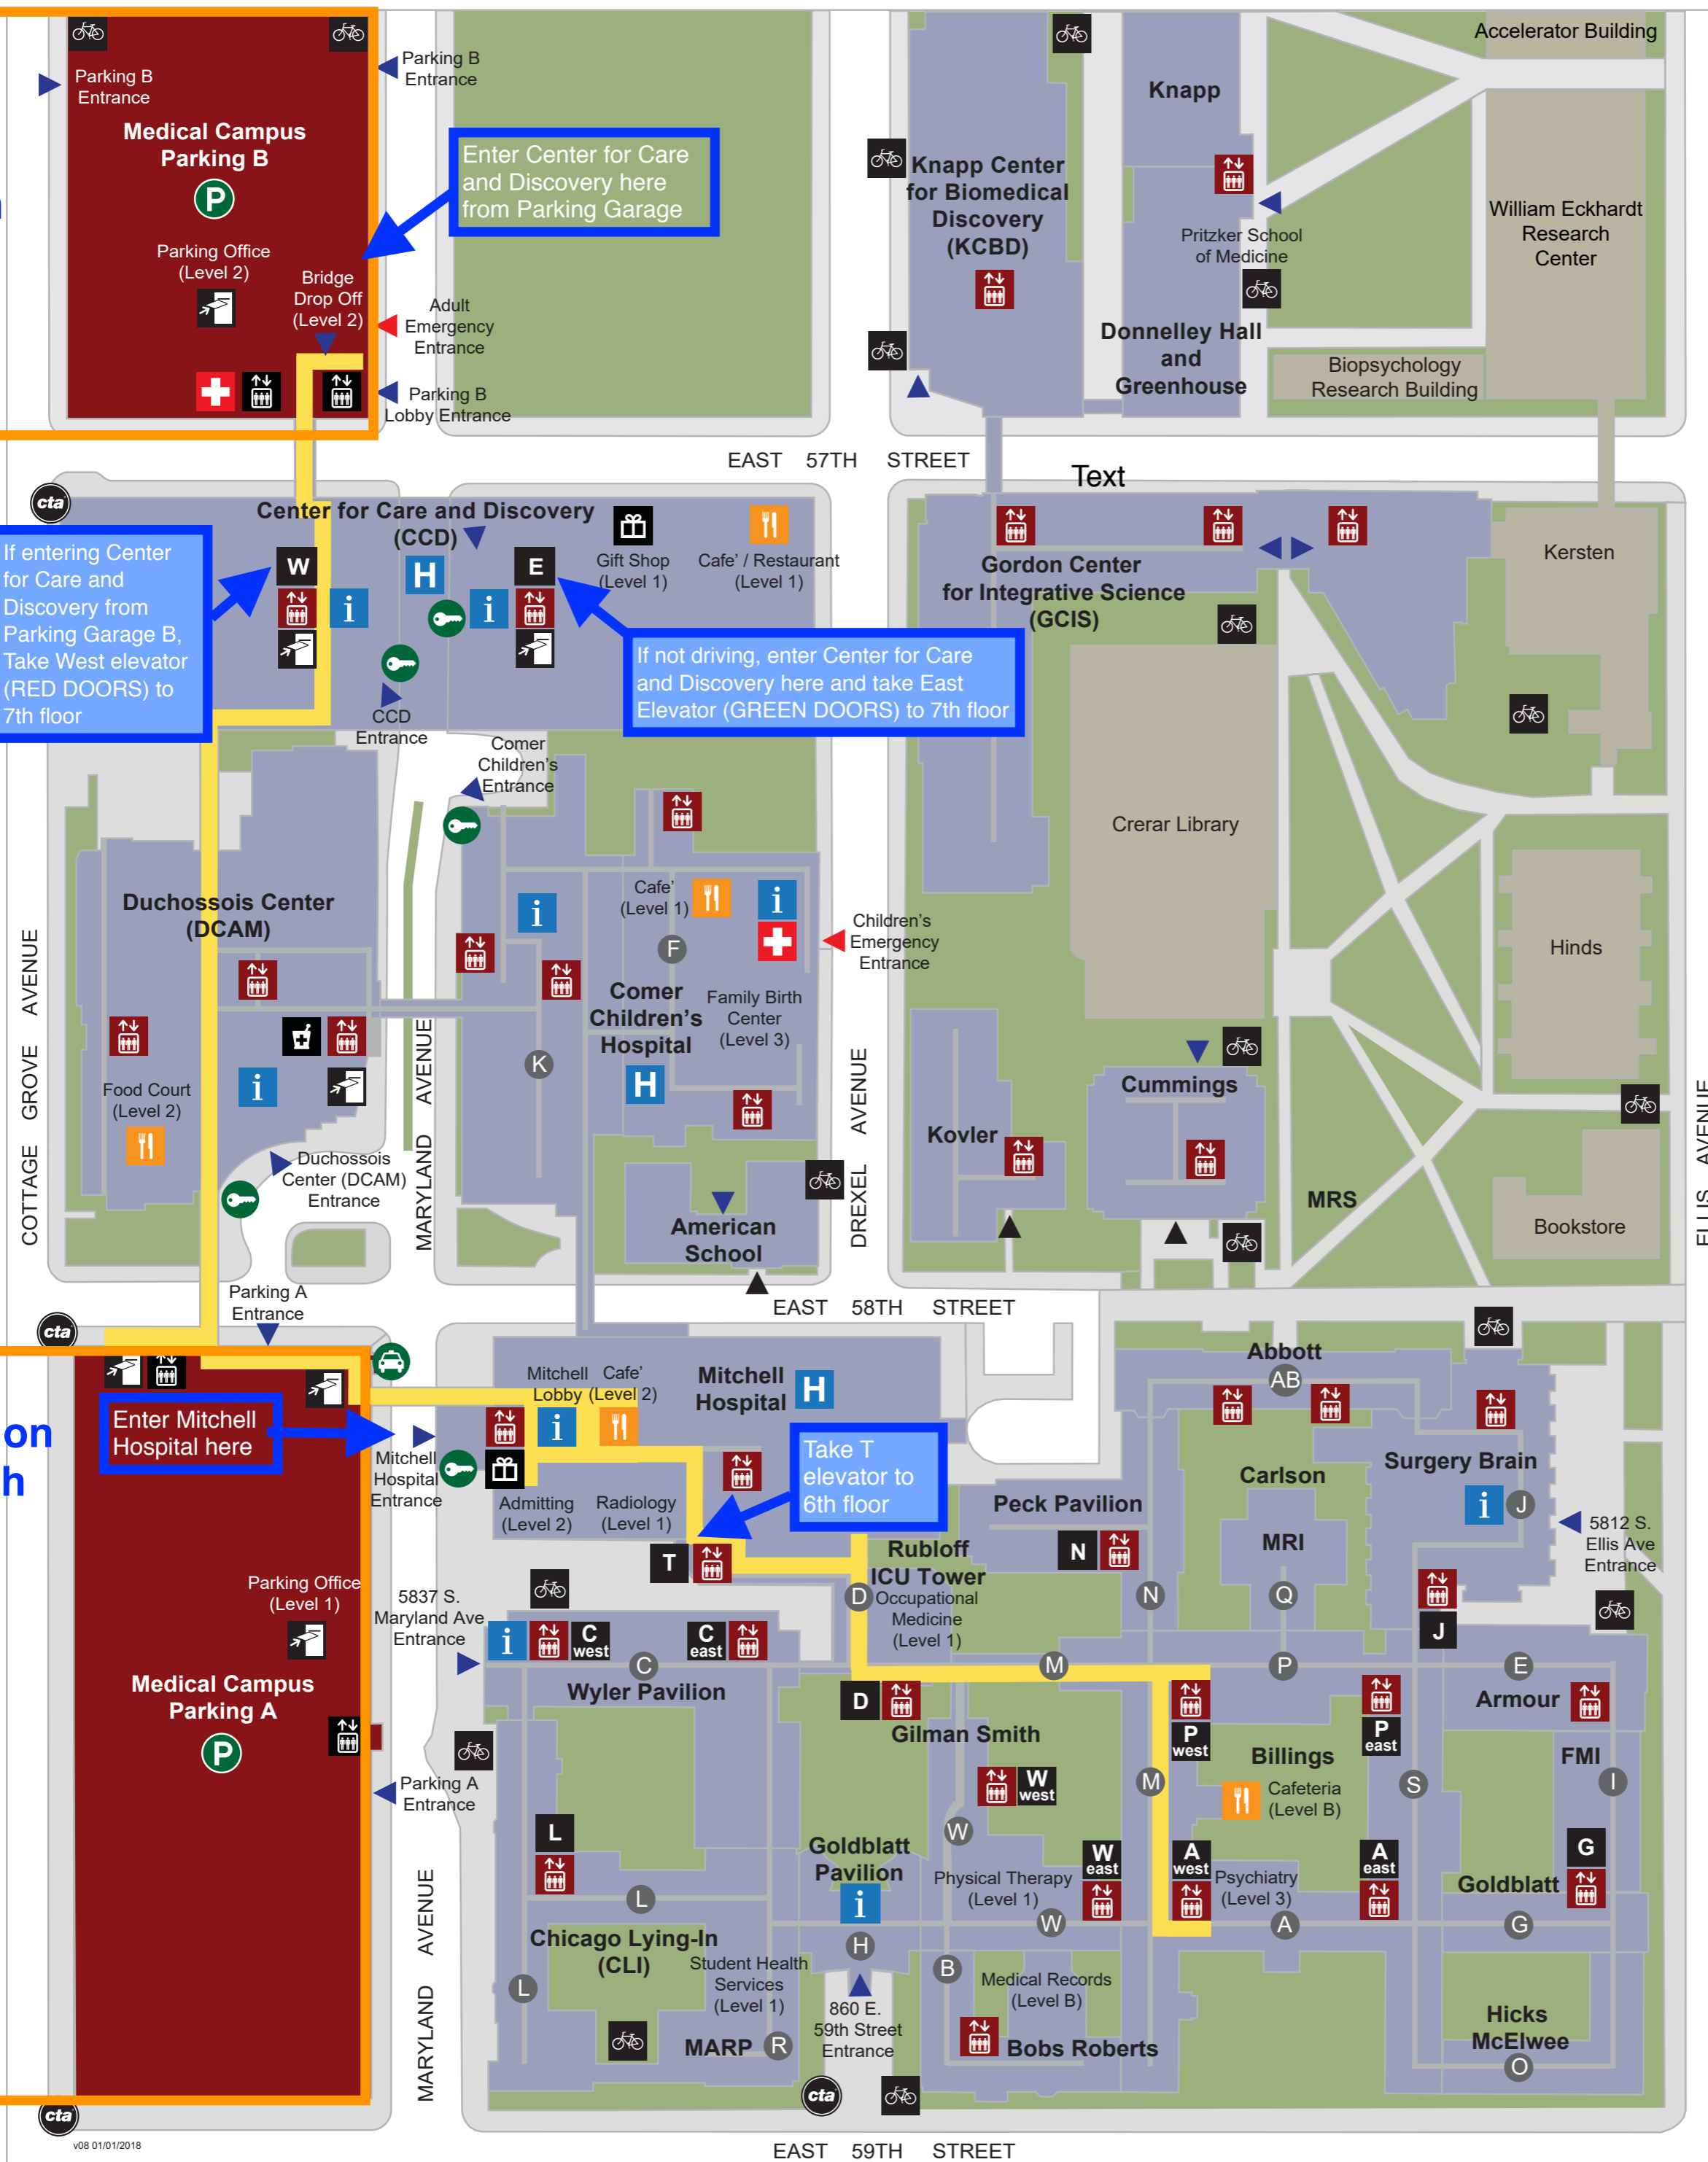

Medical Campus

Park here on March 7-8th

Park here on March 9th

- Accessible Entrance
- Emergency Entrance
- Entrance
- Hospital
- Emergency
- Information
- Parking
- Valet Parking
- Pay on Foot
- Taxi Stand
- Bus Stop
- Bike Rack
- Gift Shop
- Food Court / Café
- Pharmacy
- Corridor Names
- Elevator
- Visitor Pathway (Level 2)
- NORTH