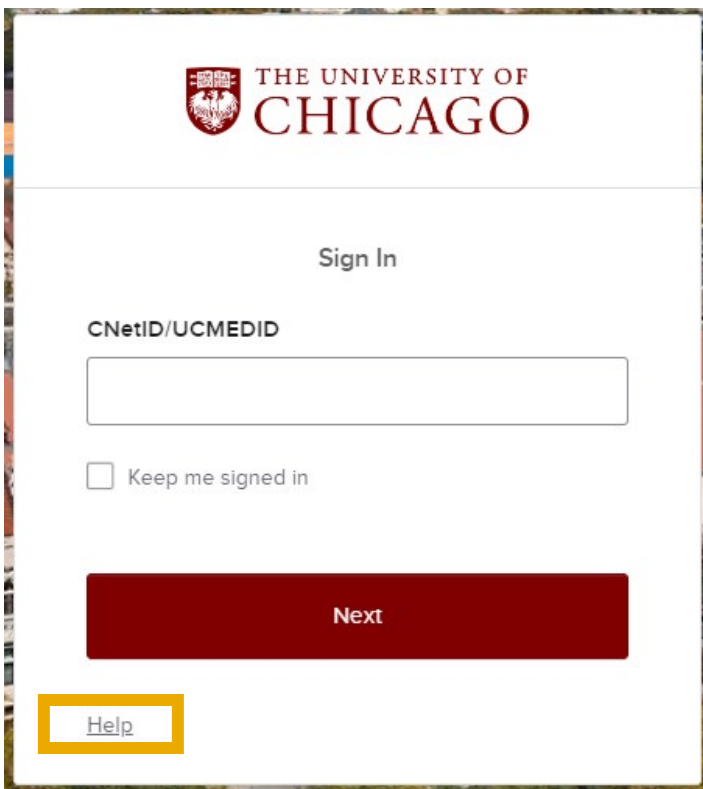

**Step 1:** Visit [cme.uchicago.edu](https://cme.uchicago.edu) and click “Login with UCHAD or CNET ID” on the top right-hand side of our homepage:

**Step 2:** Enter your ID. Click “Next” and enter your Password.