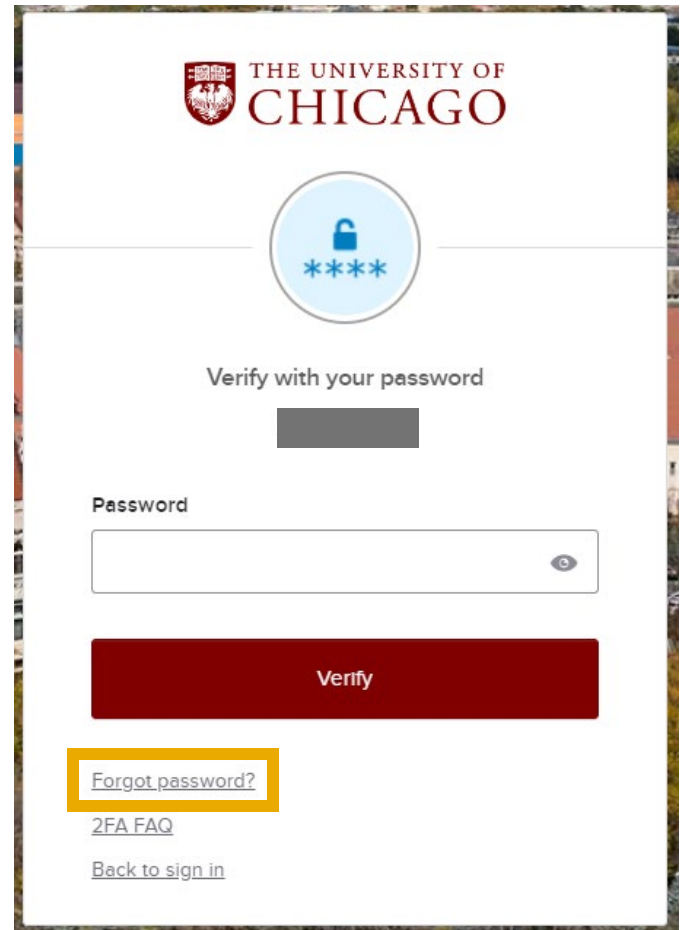

**Step 1:** Visit [cme.uchicago.edu](https://cme.uchicago.edu) and click “Login with UCHAD or CNET ID” on the top right-hand side of our homepage:

**Step 2:** Enter your ID. Click “Next” and enter your Password.